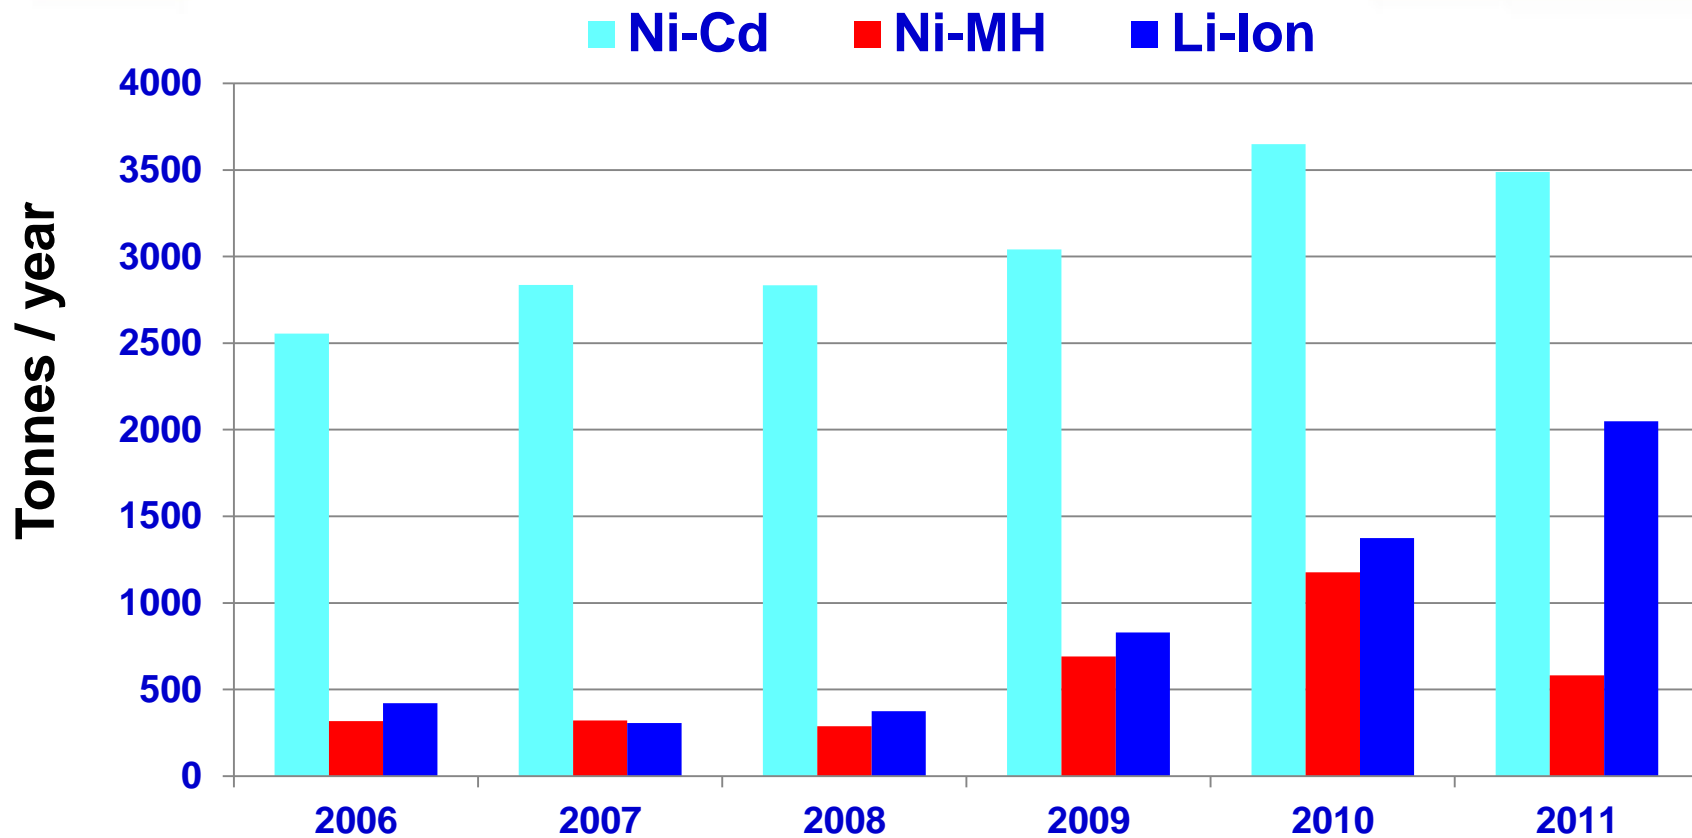

END OF LIFE

Consolidated Data for Germany Portable Rechargeable Batteries Collected for Recycling A total 17'680 Tonnes Collected Prim + Rech. (1'800 T of Rech.)

Spent Portable Rechargeable Batteries recycled in EU

END OF LIFE

Consolidated Data for Germany (GRS & CCR & ERP) Waste Batteries Quantities Collected

Tonnes / Year : 17'678.2 in 2011
In weight %

END OF LIFE

Consolidated Data for FRANCE (SCRELEC & COREPILE) Waste Batteries Collected

Tonnes / Year : 10'756.0 in 2011

In weight %