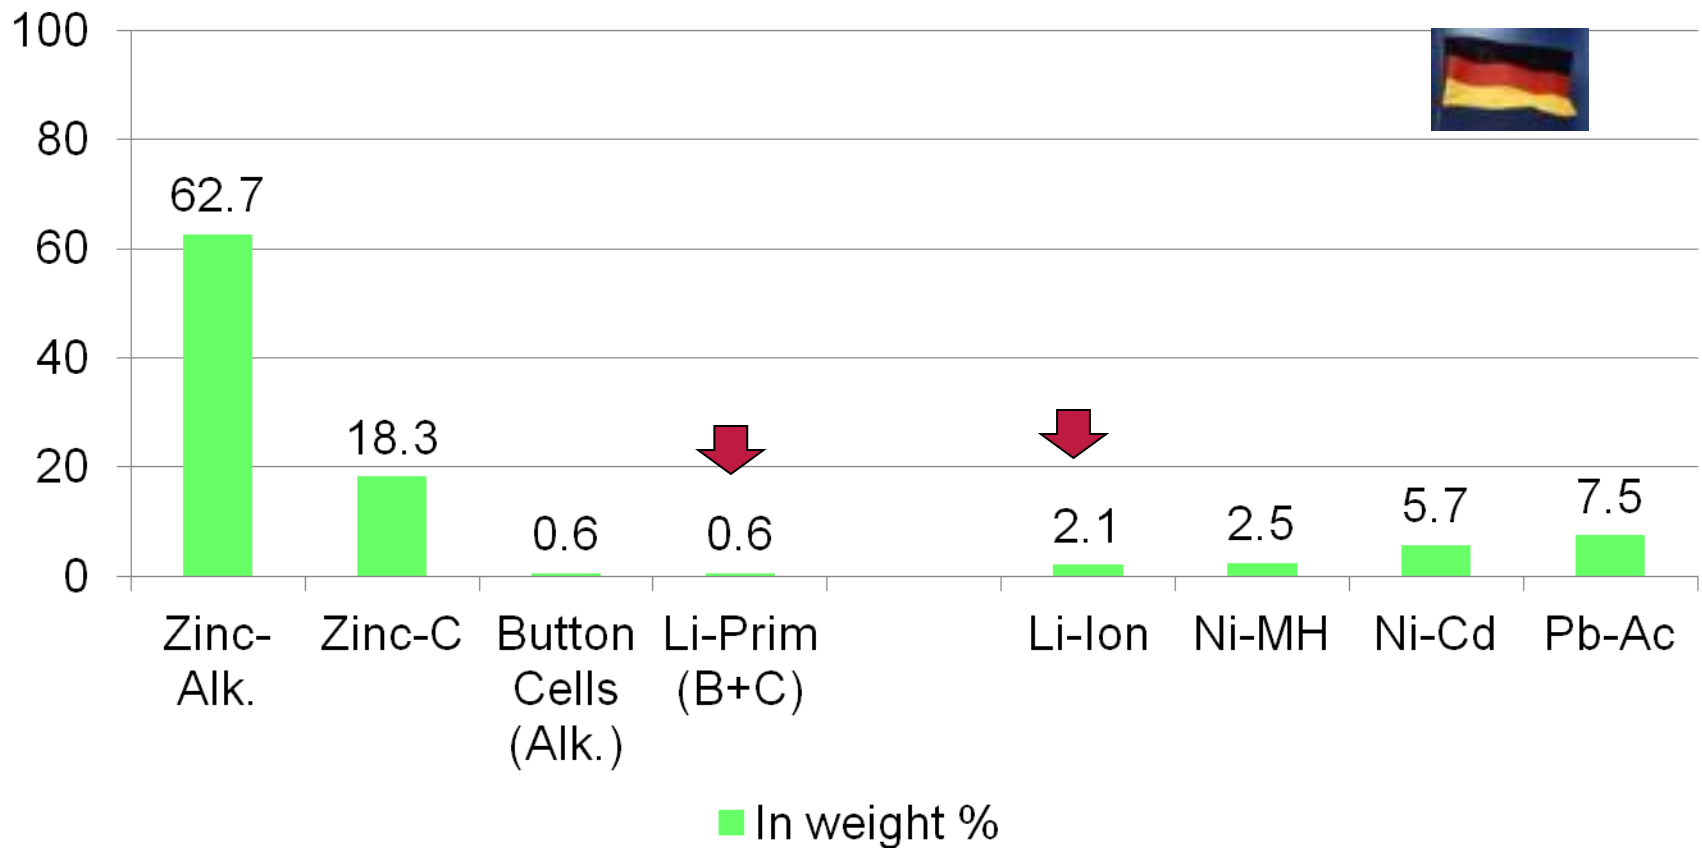

END OF LIFE

Consolidated Data for Germany Portable Rechargeable Batteries Collected for Recycling A total 17'680 Tonnes Collected Prim + Rech. (1'800 T of Rech.)

Spent Portable Rechargeable Batteries recycled in EU

END OF LIFE

Consolidated Data for Germany (GRS & CCR & ERP) Waste Batteries Quantities Collected

Tonnes / Year : 17'678.2 in 2011
In weight %

END OF LIFE

Consolidated Data for FRANCE (SCRELEC & COREPILE) Waste Batteries Collected

Tonnes / Year : 10'756.0 in 2011

In weight %