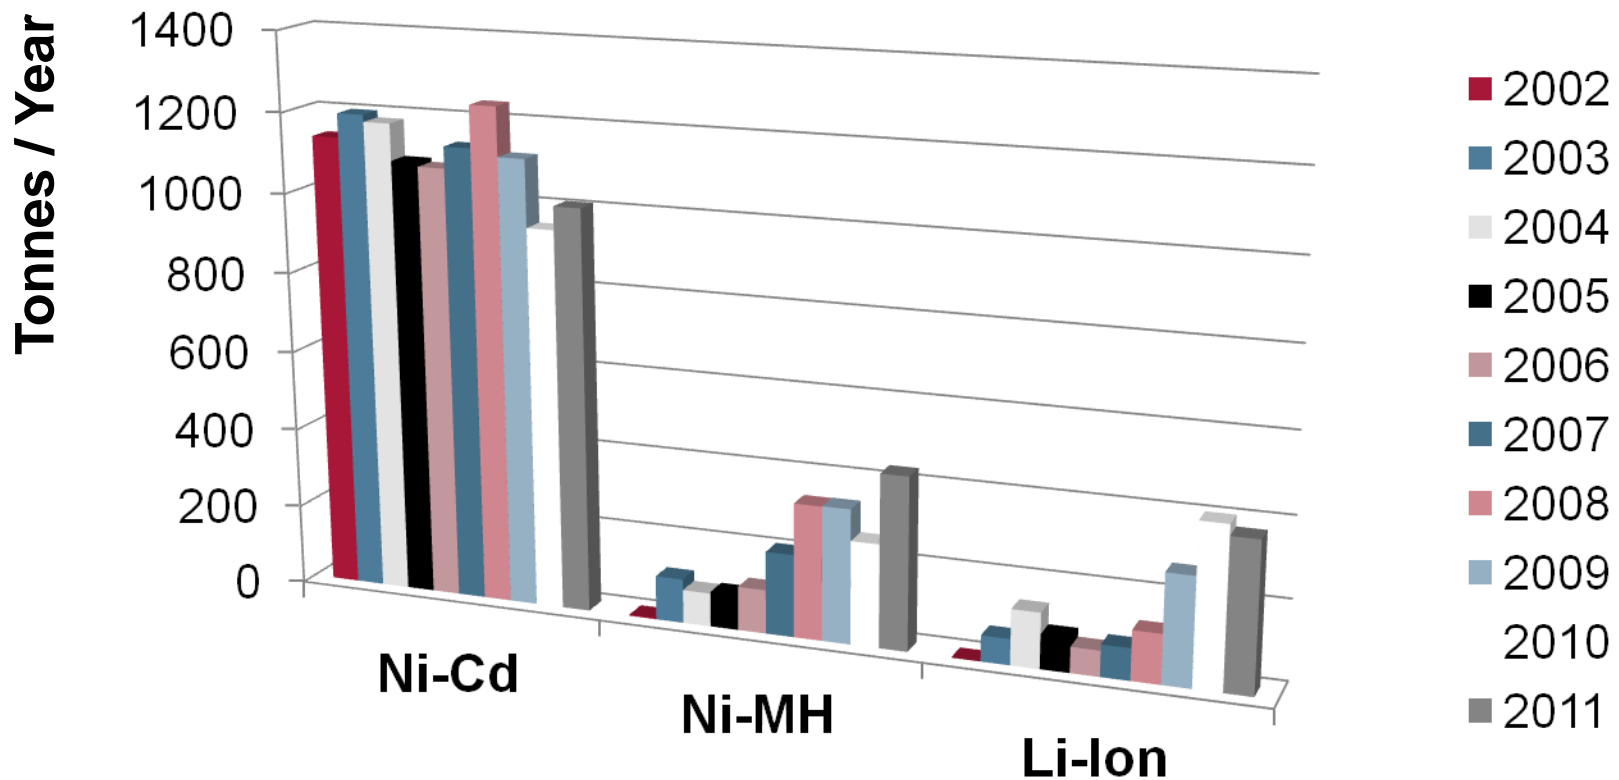

END OF LIFE

Consolidated Data for Germany Portable Rechargeable Batteries Collected for Recycling A total 17'680 Tonnes Collected Prim + Rech. (1'800 T of Rech.)

Spent Portable Rechargeable Batteries recycled in EU

END OF LIFE

Consolidated Data for Germany (GRS & CCR & ERP) Waste Batteries Quantities Collected

Tonnes / Year : 17'678.2 in 2011
In weight %

END OF LIFE

Consolidated Data for FRANCE (SCRELEC & COREPILE) Waste Batteries Collected

Tonnes / Year : 10'756.0 in 2011

In weight %